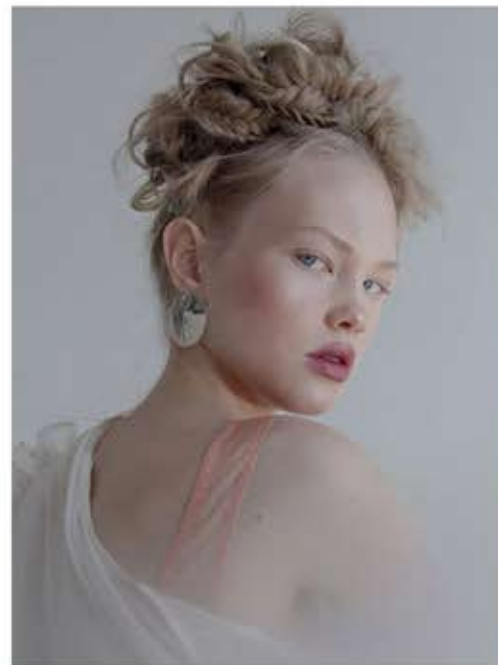

Height	172
Bust	80
Waist	58
Hips	88
Shoes	24
Eyes	Blue
Hair	Blonde
Home	Belarus

AMINA
